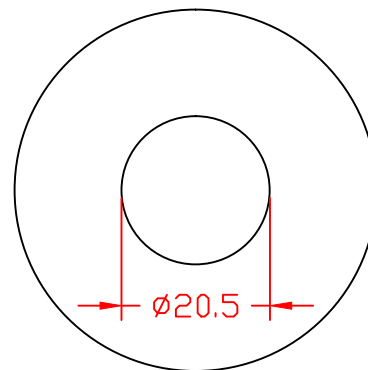

INDICATOR

THUMBTURN

COVER  
SATIN (Ø20.5MM MIDDLE HOLE)

PEH13 163IN

LAST UPDATE: 21/MAY/2018