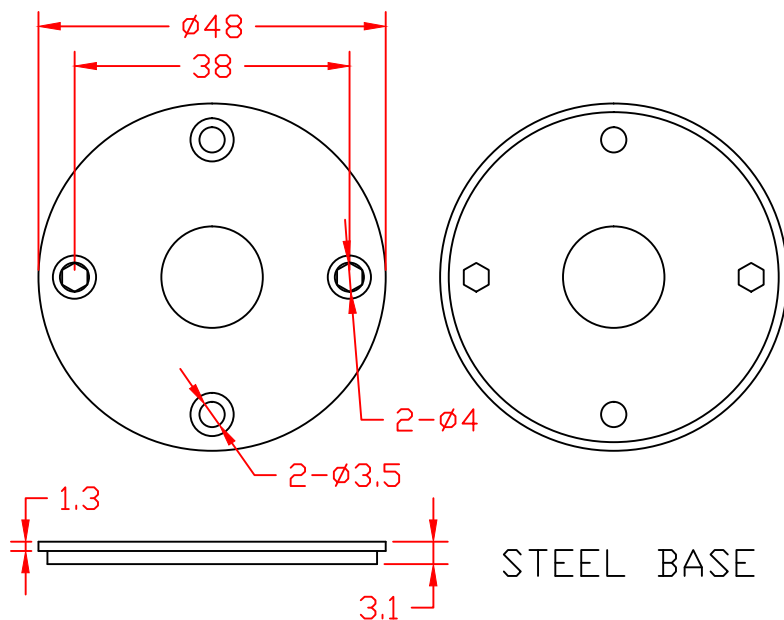

INDICATOR

THUMBTURN

COVER  
SATIN (Ø20.5MM MIDDLE HOLE)

PEH13 163IN

LAST UPDATE: 21/MAY/2018