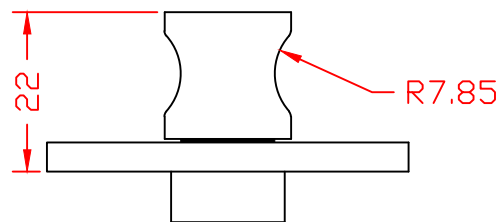

INDICATOR

THUMBTURN

COVER  
SATIN (Ø20.5MM MIDDLE HOLE)

PEH13 163IN

LAST UPDATE: 21/MAY/2018