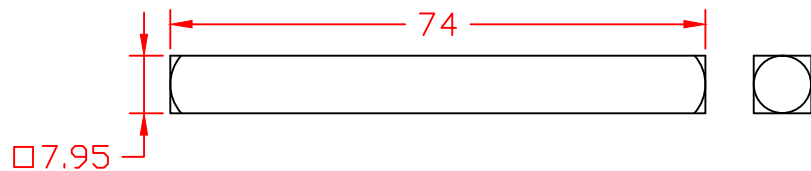

INDICATOR

THUMBTURN

COVER  
SATIN (Ø20.5MM MIDDLE HOLE)

PEH13 163IN

LAST UPDATE: 21/MAY/2018